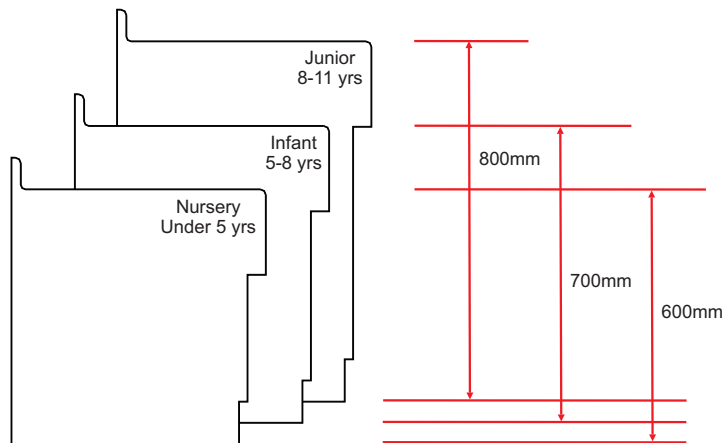

## Area or Reference:

## Harlequin System Specification:

(please tick)

- Option  Select  Mariner  Peardrop (nursery only)

## Cubicle Profile

(please tick)

- Nursery  
 Infant  
 Junior

CUBICLES	COLOUR FINISH	2MM PVC LIPPING (Option & Select Only)
Partitions		
Doors		
Pilasters		
Hardware*		

- ⊙ Hardware finishes are available in a choice of Red, Yellow, Blue, White or SAA in Option & Select variants only.
- ⊙ The Harlequin Mariner system will be provided in a choice of Black or SAA finish only.
- ⊙ The Peardrop system is provided with a multi-coloured finish as standard.

## Vanity Unit Profile

(please tick)

- Nursery  
 Infant  
 Junior

VANITY UNITS	COLOUR FINISH	2MM PVC LIPPING (Option & Select Only)
Top		not applicable
Panels		
Framework		not applicable