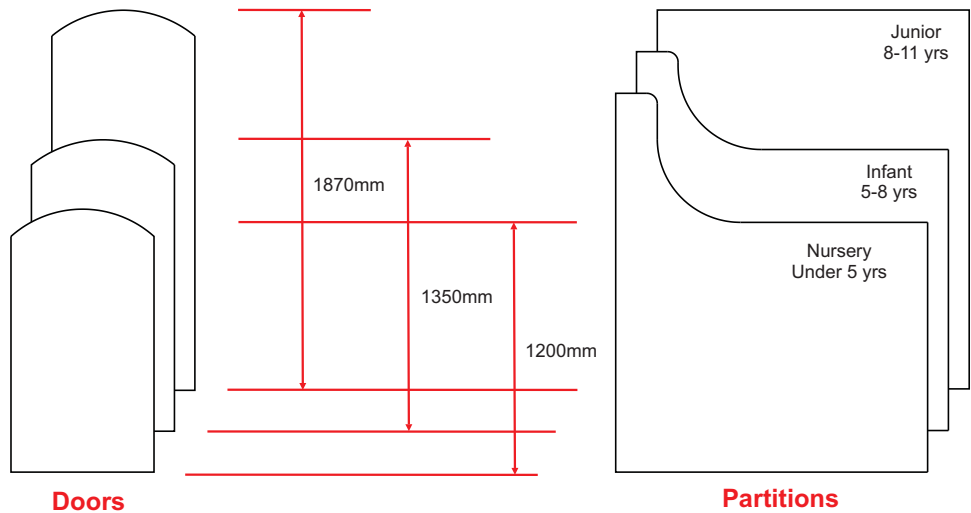

## Area or Reference:

## Harlequin System Specification:

(please tick)

- Option  Select  Mariner  Peardrop (nursery only)

## Cubicle Profile

(please tick)

- Nursery  
 Infant  
 Junior

CUBICLES	COLOUR FINISH	2MM PVC LIPPING (Option & Select Only)
Partitions		
Doors		
Pilasters		
Hardware*		

- ⊙ Hardware finishes are available in a choice of Red, Yellow, Blue, White or SAA in Option & Select variants only.
- ⊙ The Harlequin Mariner system will be provided in a choice of Black or SAA finish only.
- ⊙ The Peardrop system is provided with a multi-coloured finish as standard.