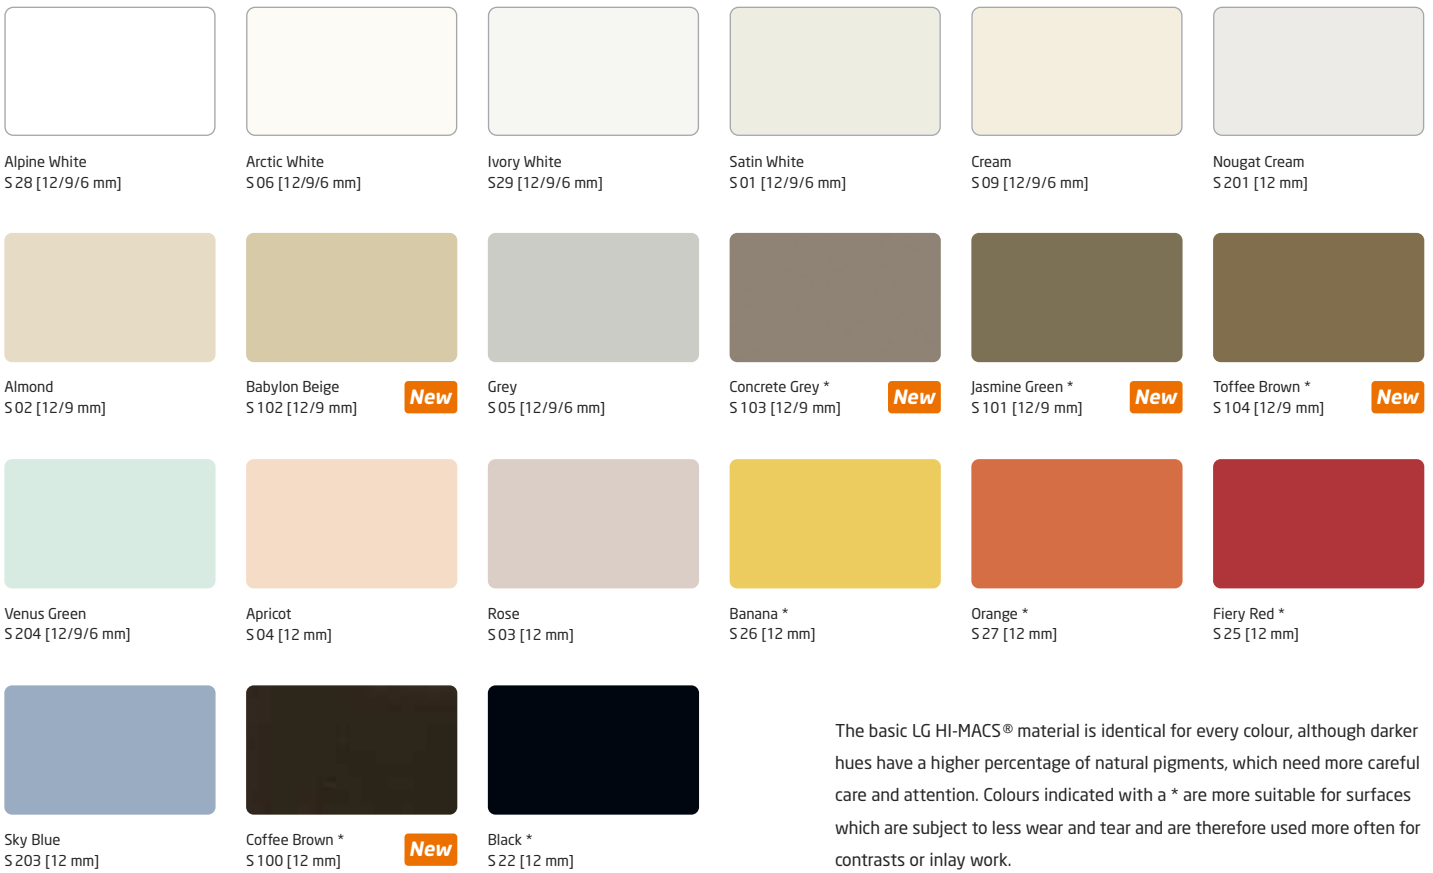

Colours

Colours are key in design. Elegant white, warm Toffee Brown or mystical Cima.

We have whatever colour you want - it's your choice.

Solids

From elegant to extravagant, classic to ultra-contemporary - this is a limitless collection.

The basic LG HI-MACS® material is identical for every colour, although darker hues have a higher percentage of natural pigments, which need more careful care and attention. Colours indicated with a * are more suitable for surfaces which are subject to less wear and tear and are therefore used more often for contrasts or inlay work.

There may be some slight variation in colour between the illustrated and actual colours due to printing techniques.

Volcanics

Full of depth and mysticism, akin to a precious natural stone but with all of the advantages of Natural Acrylic Stone.

Midnight Pearl *
G 15 [12/9 mm]

Blue Sand *
G 201 [12/9/6 mm]

Grey Sand
G 02 [12/9/6 mm]

Greystone Granite
G 60 [12 mm]

Platinum Granite
G 07 [12 mm]

Grey Granite
G 17 [12/6 mm]

Venetian Sand
G 42 [12 mm]

Celebration Granite *
G 40 [12/9 mm]