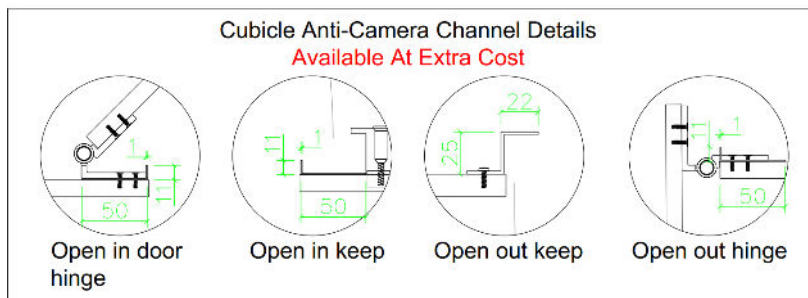

Washrooms for the Education Sector

DfE compliant full height Skyline Cubicles:

Available in 12mm Solid Grade Laminate (wet or dry areas) & 20mm High Pressure Laminate (dry areas only).

Bolt through fixings supplied with all hinge packs.
*Not fitted as standard however highly recommended.

Anti-peep channel available at additional cost to reduce any opportunity for camera access.

Washrooms for the Education Sector

Select & Mariner Range Cubicles available at standard 1960mm height on 150mm Leg:

Available in 12mm Solid Grade Laminate (wet or dry areas) & 20mm High Pressure Laminate (dry areas only).

Harlequin Range Cubicles available in variable heights dependant on age group.

Available in 12mm Solid Grade Laminate (wet or dry areas) & 20mm High Pressure Laminate (dry areas only).